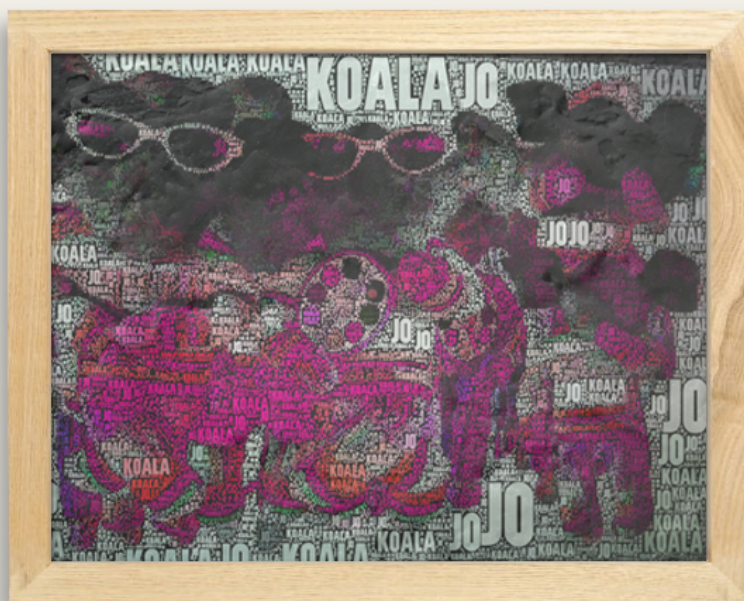

# POP ART KOALAS ENCAUSTIC PAINTING 8 BY 10 INCH FRAME 24

© Klassickoalas.com

**\$114.95**

**SKU:** N/A | **Categories:** [Encaustic](#), [Kids Rooms](#), [Klassic Koalas](#), [Modern Art Koalas](#), [Painting](#), [Pop Art Koalas](#), [Pop Art Koalas](#) | **Tags:** [Games](#), [KJ Gamez](#), [Klassic Koalas](#), [Pop Art](#), [Pop Art Koalas](#), [Shop Encaustic Paintings](#), [Shop Encaustics](#), [Shop Paintings](#)

## **PRODUCT DESCRIPTION**

Let us transform this Klassic Koalas print into an actual encaustic painting. In this technique, wax is applied over a printout of the drawing with varying degrees of thickness and textures. The process reveals different levels of depth and creating unexpected tactile and visual variations. The result has an overall sense of mystery and a completely handmade look, turning the original into a derivative work. This painting ships with a one-inch high maple wood frame that enhances the beauty of the art by way of a clean and natural touch. The frame ensure the work is well-protected for generations to come, if kept inside of a home with temperate conditions. Avoid exposure to extreme heat or dropping the artwork on the floor.