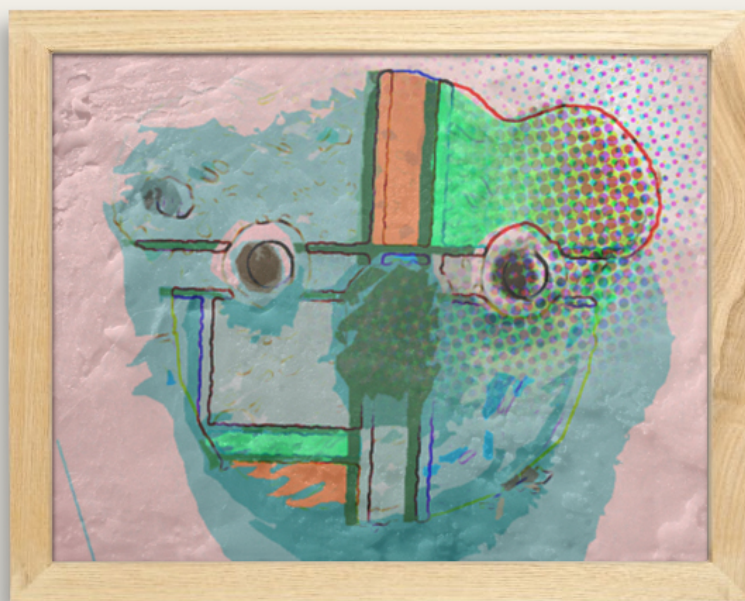

# POP ART KOALAS ENCAUSTIC PAINTING 8 BY 10 INCH FRAME 31

© Klassickoalas.com

**\$114.95**

**SKU:** N/A | **Categories:** [Encaustic](#), [Kids Rooms](#), [Klassic Koalas](#), [Modern Art Koalas](#), [Painting](#), [Pop Art Koalas](#), [Pop Art Koalas](#) | **Tags:** [Games](#), [KJ Gamez](#), [Klassic Koalas](#), [Pop Art](#), [Pop Art Koalas](#), [Shop Encaustic Paintings](#), [Shop Encaustics](#), [Shop Paintings](#)

## **PRODUCT DESCRIPTION**

Let us transform this Klassic Koalas print into an actual encaustic painting. In this technique, wax is applied over a printout of the drawing with varying degrees of thickness and textures. The process reveals different levels of depth and creating unexpected tactile and visual variations. The result has an overall sense of mystery and a completely handmade look, turning the original into a derivative work. This painting ships with a one-inch high maple wood frame that enhances the beauty of the art by way of a clean and natural touch. The frame ensure the work is well-protected for generations to come, if kept inside of a home with temperate conditions. Avoid exposure to extreme heat or dropping the artwork on the floor.