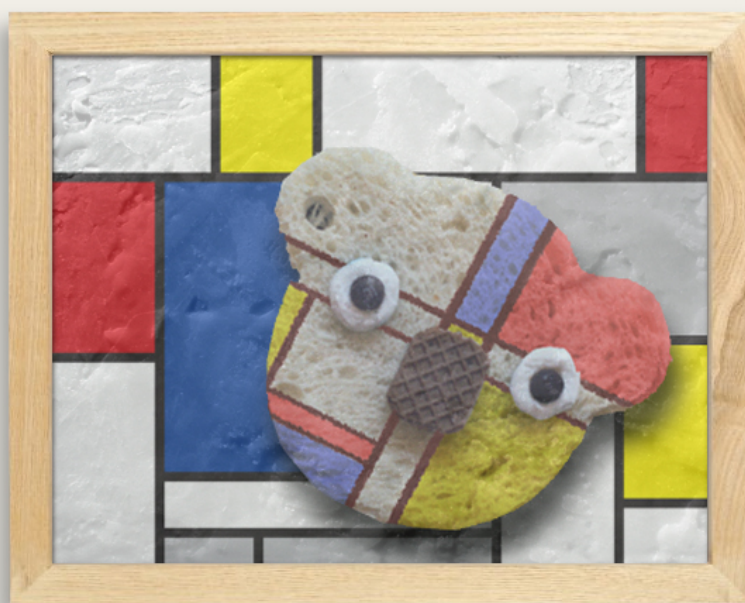

POP ART KOALAS ENCAUSTIC PAINTING 8 BY 10 INCH FRAME 25

© Klassickoalas.com

\$114.95

SKU: N/A | **Categories:** [Encaustic](#), [Kids Rooms](#), [Klassic Koalas](#), [Modern Art Koalas](#), [Painting](#), [Pop Art Koalas](#), [Pop Art Koalas](#) | **Tags:** [Games](#), [KJ Gamez](#), [Klassic Koalas](#), [Pop Art](#), [Pop Art Koalas](#), [Shop Encaustic Paintings](#), [Shop Encaustics](#), [Shop Paintings](#)

PRODUCT DESCRIPTION

Let us transform this Klassic Koalas print into an actual encaustic painting. In this technique, wax is applied over a printout of the drawing with varying degrees of thickness and textures. The process reveals different levels of depth and creating unexpected tactile and visual variations. The result has an overall sense of mystery and a completely handmade look, turning the original into a derivative work. This painting ships with a one-inch high maple wood frame that enhances the beauty of the art by way of a clean and natural touch. The frame ensure the work is well-protected for generations to come, if kept inside of a home with temperate conditions. Avoid exposure to extreme heat or dropping the artwork on the floor.