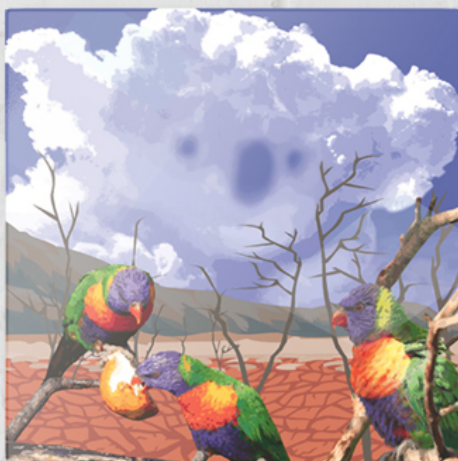

ABORIGINAL TALES METAL ART 12 INCH SQUARE 11

© Klassickoalas.com

\$66.95

SKU: N/A | **Categories:** [Aboriginal Tales](#), [Books](#), [Games](#), [Klassic Koalas](#), [Koala Maze](#), [Metal Prints](#) | **Tags:** [Aboriginal Tales](#), [Books](#), [Games](#), [KJ Gamez](#), [Klassic Koalas](#), [Shop Metal Prints](#)

PRODUCT DESCRIPTION

Enjoy hanging up this shiny metal print of an image from the book *KLASSIC KOALAS: ANCIENT ABORIGINAL TALES IN NREW RETELLINGS*. It offers a beautiful aluminum surface that stretches the limits of the sublimation dye process. It can be displayed individually or grouped in clusters. The mounting block consists of a 1/2-inch piece of black hardwood that adheres to the back of a panel via strong adhesive tape. The raised panel creates a shadow on the wall while beautifully accenting the image.